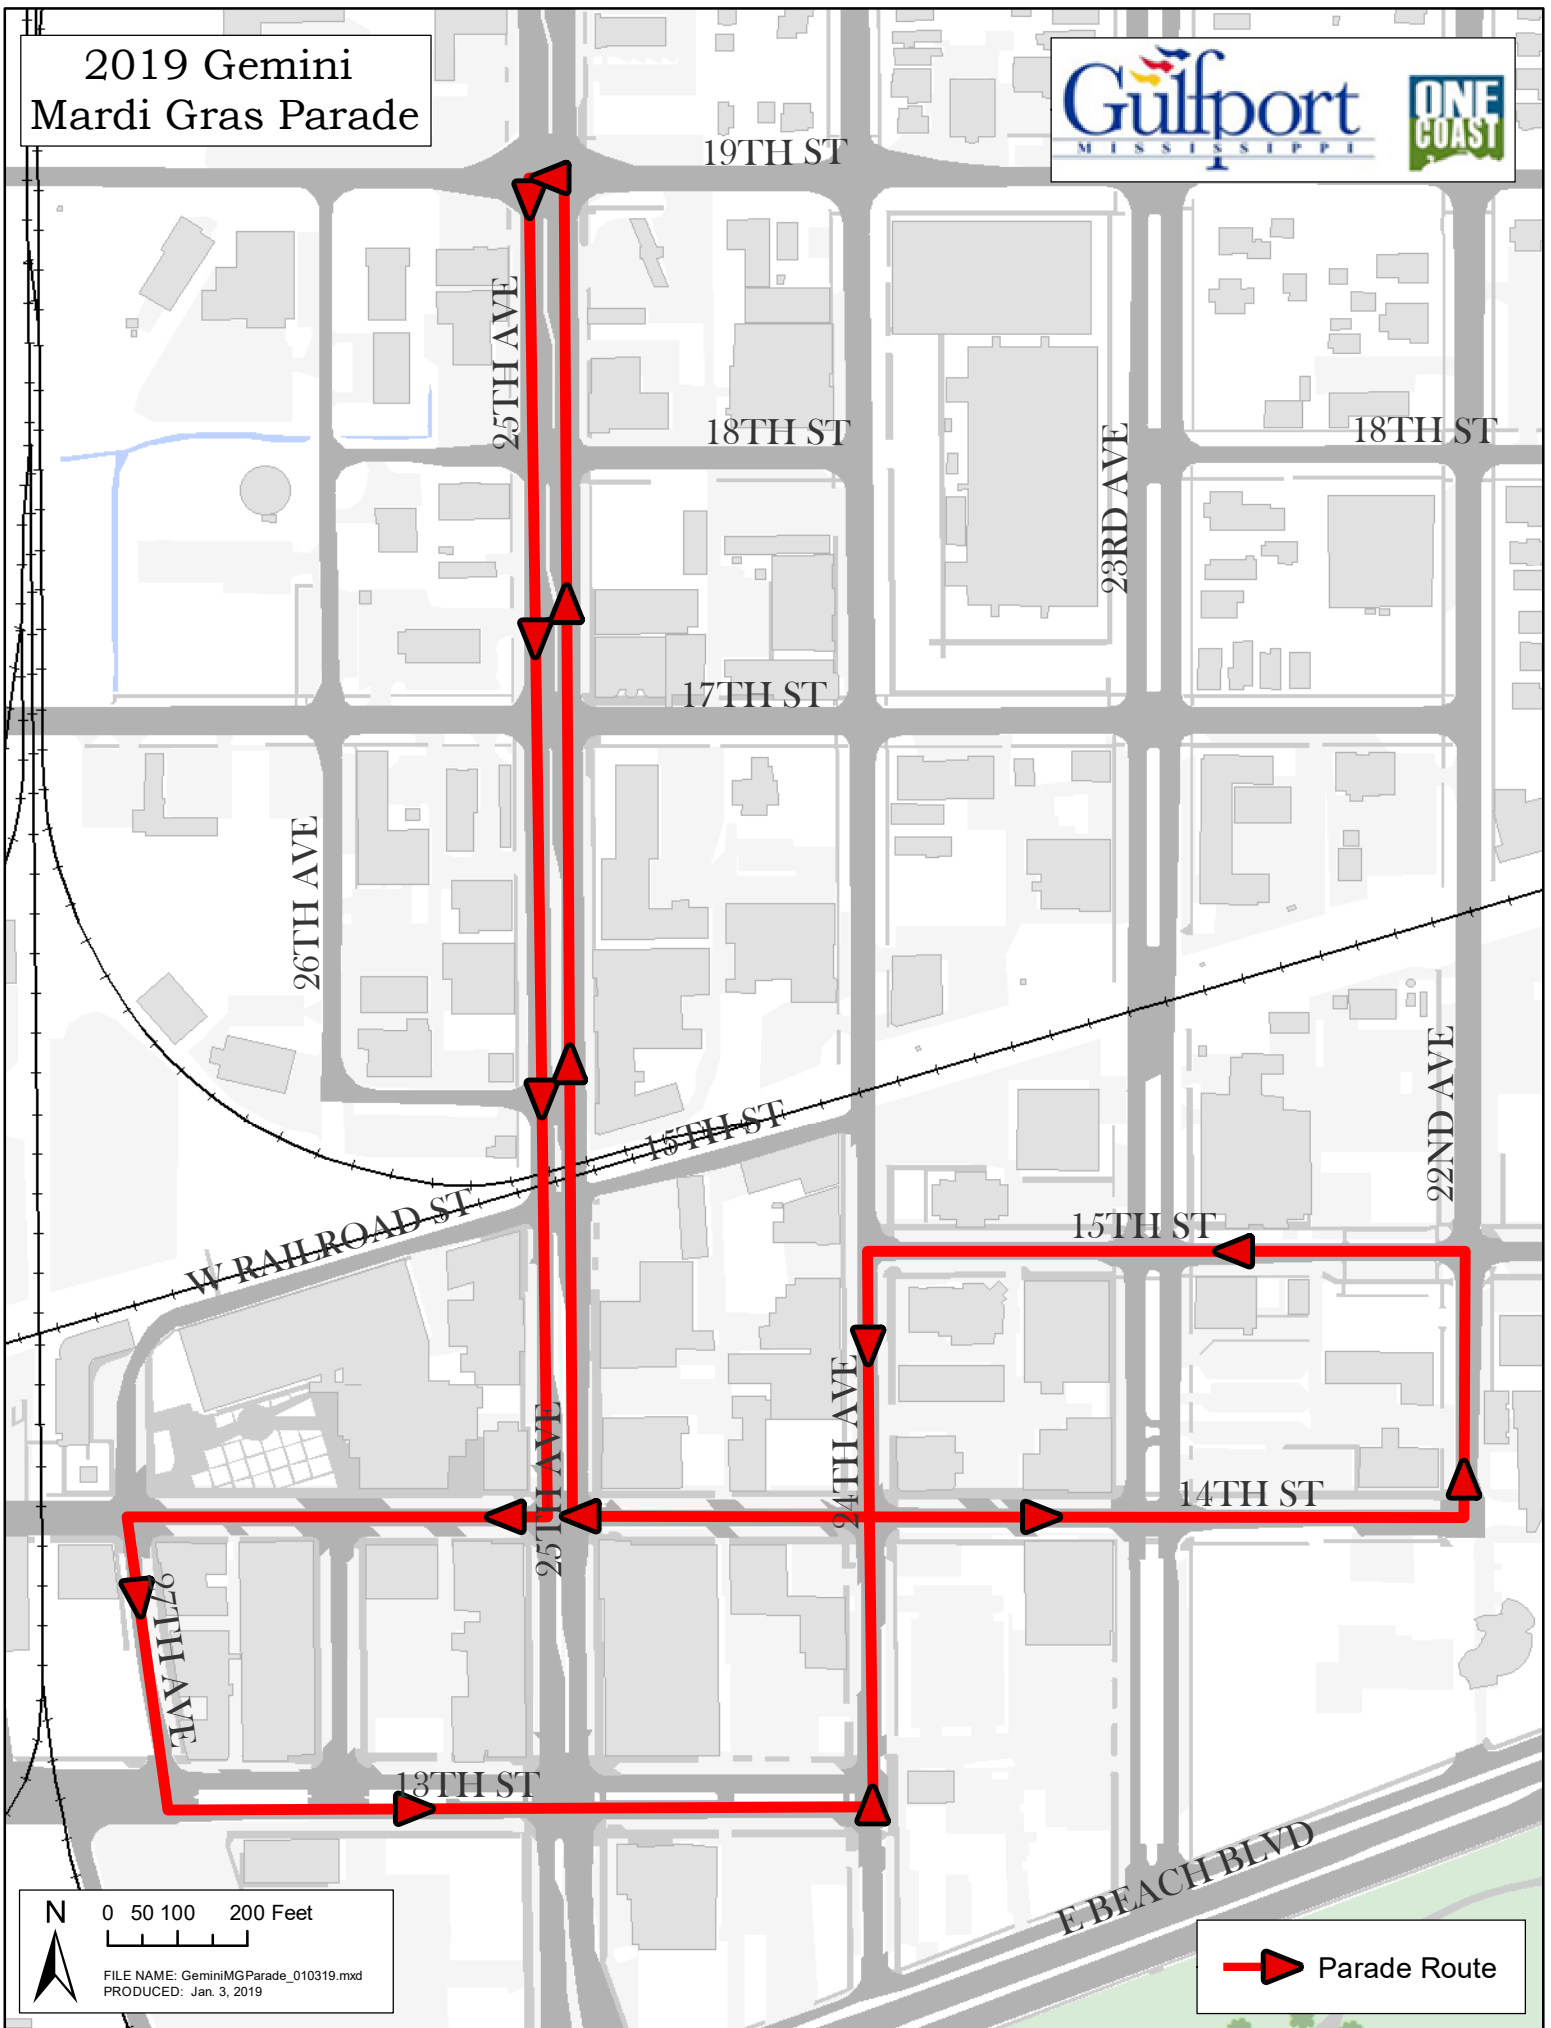

# 2019 Gemini Mardi Gras Parade

N  
0 50 100 200 Feet  
FILE NAME: GeminiMGParade\_010319.mxd  
PRODUCED: Jan. 3, 2019

▶ Parade Route